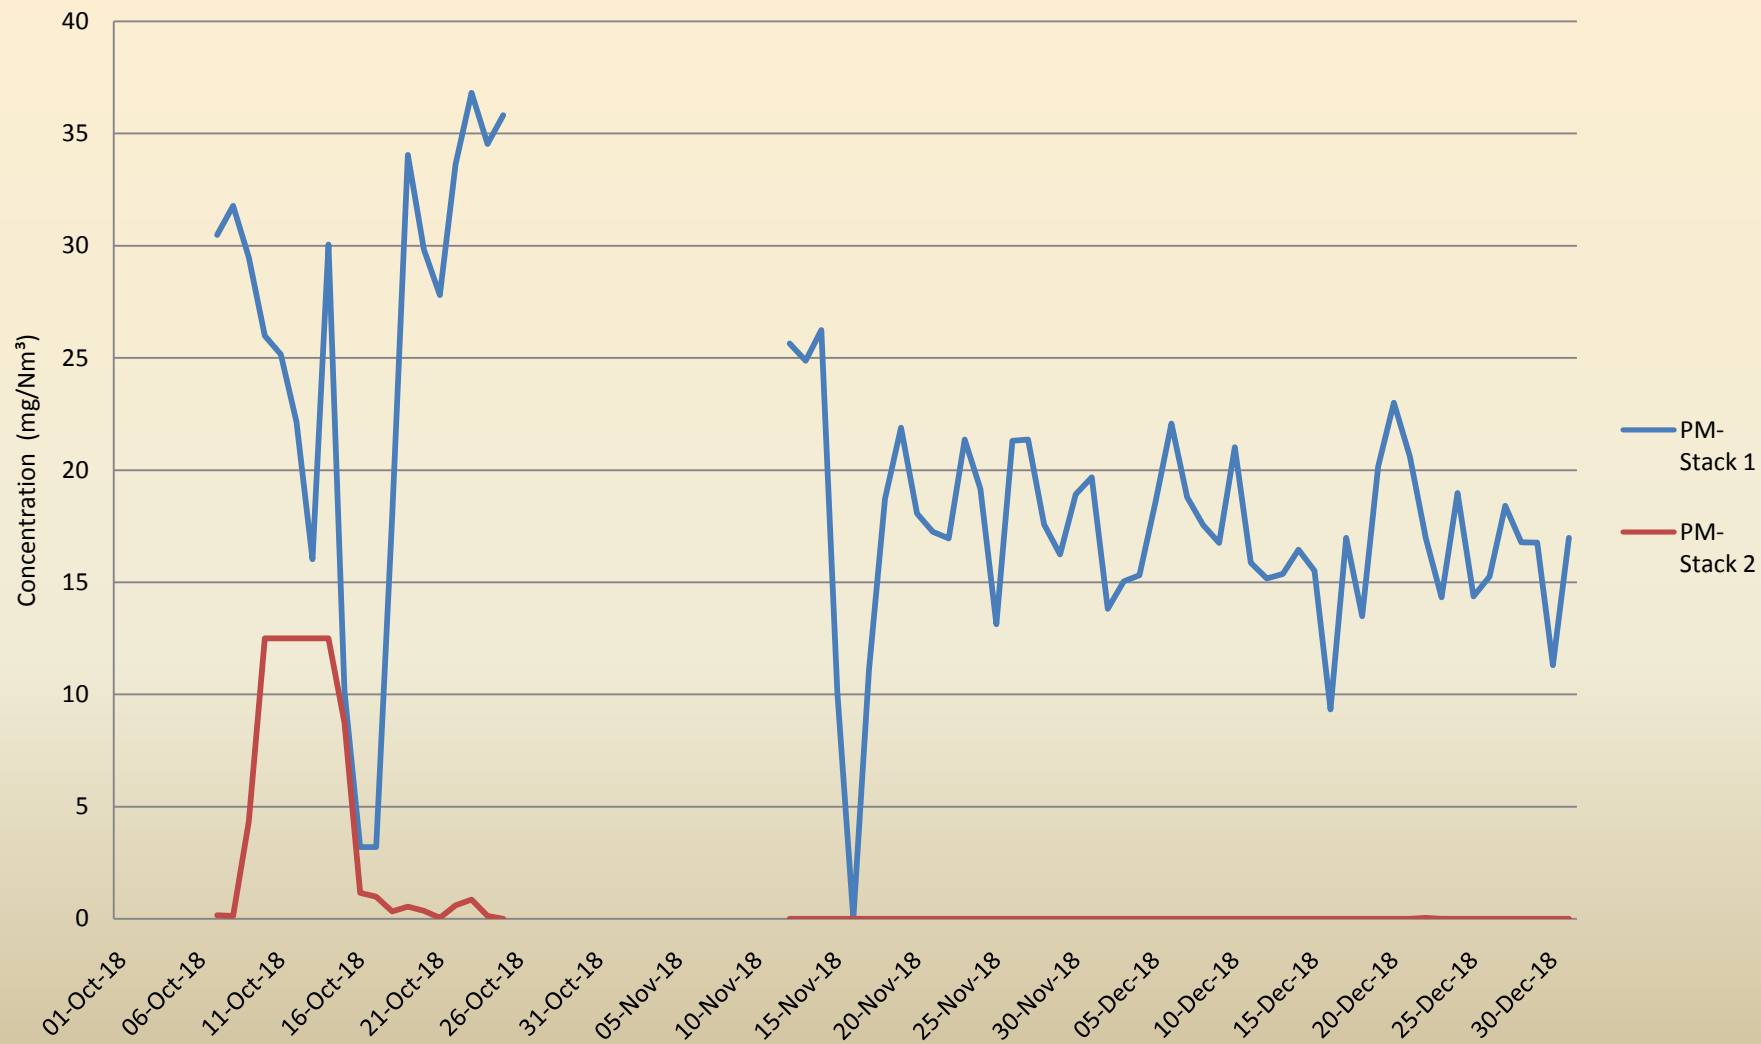

### Annual Emission Trend of Particulate Matter in M/s. Essar Power M. P. Ltd., Dist. Singrauli (M.P.)

Annual Emission Trend of Gaseous in M/s. Essar Power M. P. Ltd., Dist. Singrauli (M.P.)